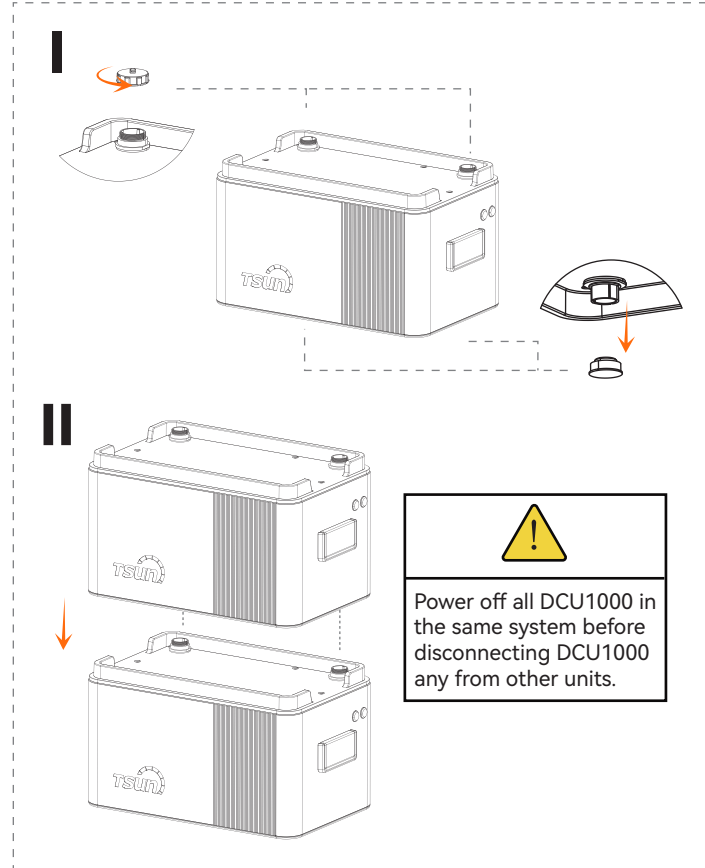

Quick Installation Guide

DCU1000

Read Me First

- ①:PV Input
- ②:DC Output
- ③:WIFI
- ④:Power Button

DCU1000 Packing List

DCU1000	PV Connecting Cable	Microinverter Cable

Microinverter "Y" Connecting Cable	Quick Guide

Note: if you have two or more DCU1000(Max 5 units) and want to stack DCU1000 on each other, please refer to below 2 pictures.

3

Note:

Please do not expose the device to direct sunlight, rain, or snow, and ensure that it is kept in well-ventilated conditions.

Installation

Balcony Storage System Installation

1

Unscrew the caps of both connectors on DCU1000 counterclockwise.

2

Power LED status:

Press and hold the Power button for about 2s, and then release to power on DCU 1000 .