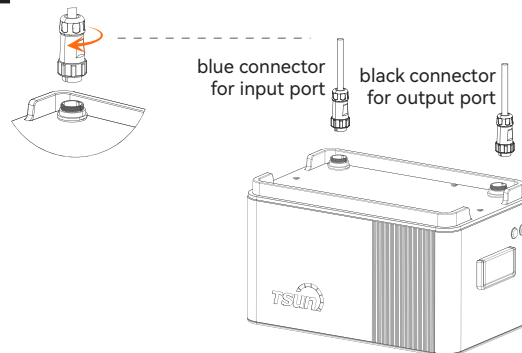

Installation

Balcony Storage System Installation

1

Unscrew the caps of both connectors on DCU1000 counterclockwise.

2

Power LED status:

Press and hold the Power button for about 2s, and then release to power on DCU 1000 .