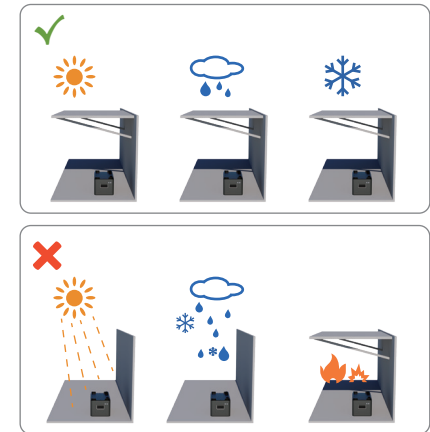

Note: if you have two or more DCU1000(Max 5 units) and want to stack DCU1000 on each other, please refer to below 2 pictures.

3

Note:

Please do not expose the device to direct sunlight, rain, or snow, and ensure that it is kept in well-ventilated conditions.

Installation

Balcony Storage System Installation

1

Unscrew the caps of both connectors on DCU1000 counterclockwise.

2

Power LED status:

Press and hold the Power button for about 2s, and then release to power on DCU 1000 .

1. Power on, self-test: blinking;
2. No charging and discharging: steady on;
3. With charging ,no discharging: 3s on, 1s off;
- 4.With discharging, no charging: 1s on, 3s off;
- 5.With charging and discharging: 1s on, 1s off.