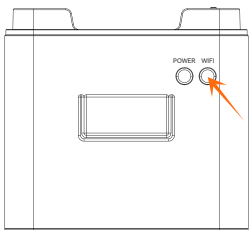

WIFI LED Status:

1. Not connected to the router: off;
2. Connected to the router but not to the server: blinking every 1 second ;
3. Connected to the server: steady on;

TSUN Smart

After powering on DCU1000, please refer to TSUN Smart APP quick guide and finish APP setup.