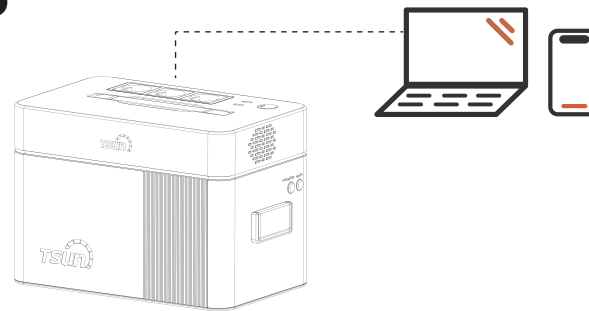

3

1.Press and hold the Power button for about 2s, and then release to power on DCU1000.
2.Press the button to power on P1000.

4

5

Note: The USB port on P1000 might not be compatible with the USB charging cable of some iPhone models. In this case, please kindly use the iPhone adaptor and plug it into the socket of P1000.