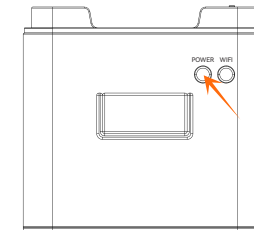

Installation

Balcony Storage System Installation

1

Unscrew the caps of both connectors on DCU1000 counterclockwise.

2

Power LED status:

Press and hold the Power button for about 2s, and then release to power on DCU 1000 .