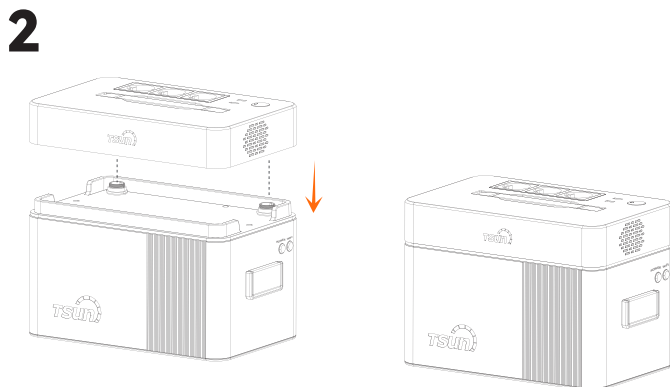

Portable Power Station Installation

Note: For users who have bought P1000 and DCU1000.