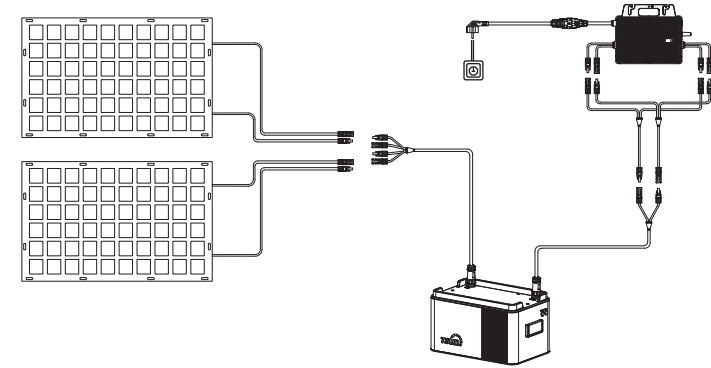

Quick Installation Guide

DCU1000

Read Me First

- ①:PV Input
- ②:DC Output
- ③:WIFI
- ④:Power Button

DCU1000 Packing List

DCU1000	PV Connecting Cable	Microinverter Cable

Microinverter "Y" Connecting Cable	Quick Guide

Note: if you have two or more DCU1000(Max 5 units) and want to stack DCU1000 on each other, please refer to below 2 pictures.

3

Note:

Please do not expose the device to direct sunlight, rain, or snow, and ensure that it is kept in well-ventilated conditions.

Installation

Balcony Storage System Installation

1

Unscrew the caps of both connectors on DCU1000 counterclockwise.

2

Power LED status:

Press and hold the Power button for about 2s, and then release to power on DCU 1000 .