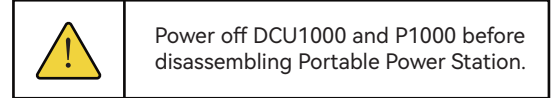

Note: The USB port on P1000 might not be compatible with the USB charging cable of some iPhone models. In this case, please kindly use the iPhone adaptor and plug it into the socket of P1000.

6

EU Declaration of Conformity (DOC)